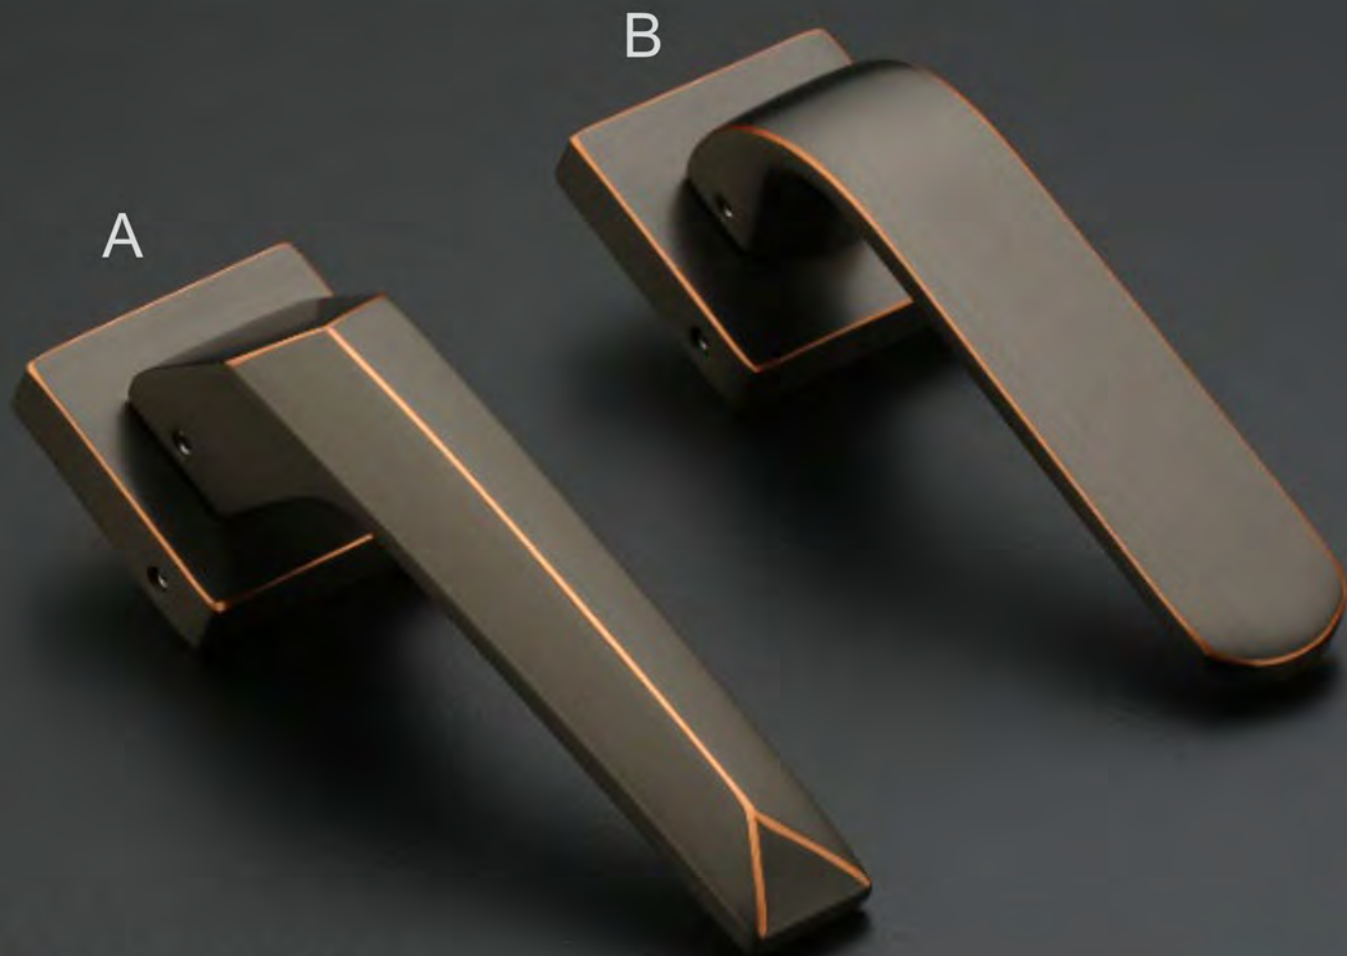

## MORTISE HANDLE

C-1084

Rate / Set

SSF / ATQ / GBLK

Z/BLACK

PVD

**CRYSTAL**<sup>®</sup>  
— BRASS DECOR —