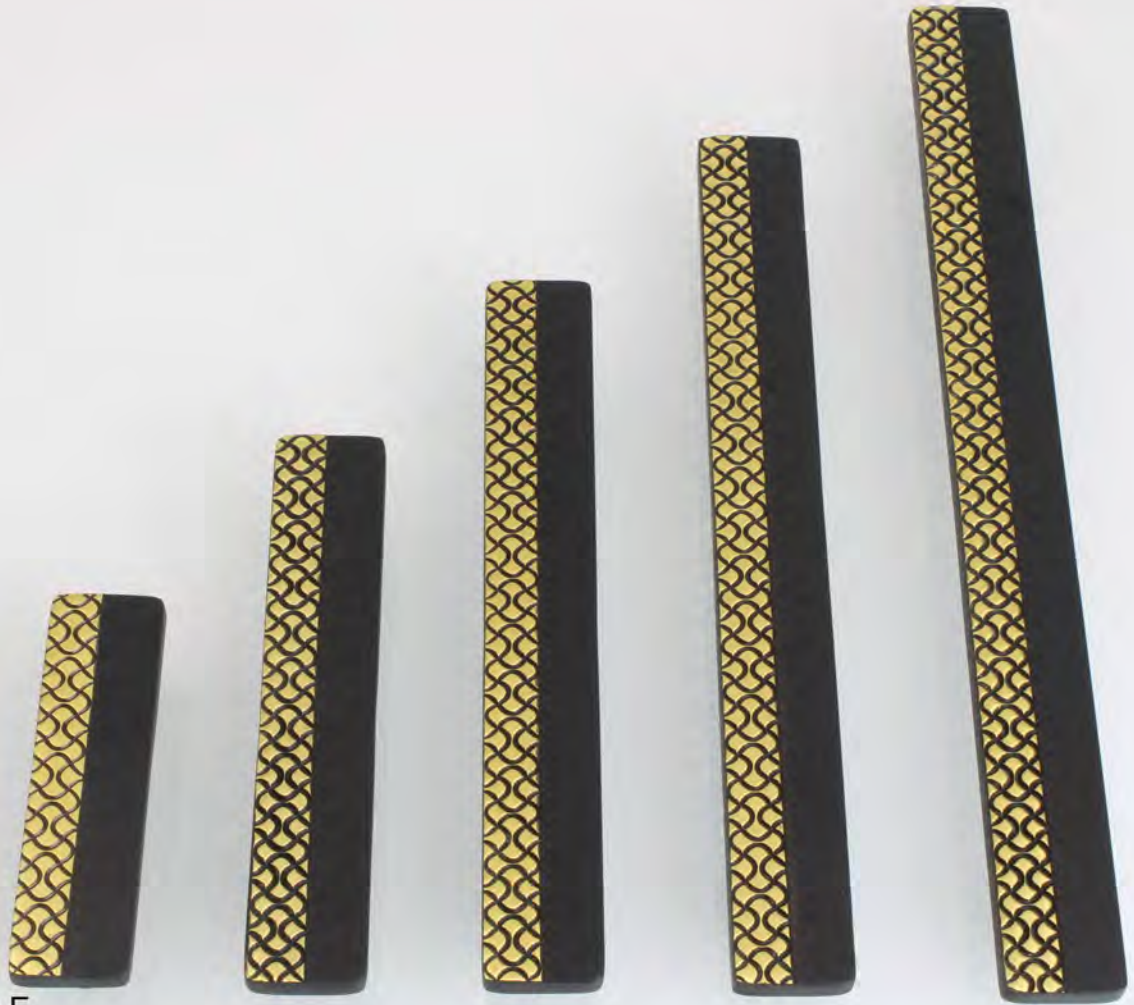

WARDROBE
CABINET PULL HANDLE

CLASSIC

SIZE	100MM	150MM	200MM	250MM	300MM
B/ATQ	₹	₹	₹	₹	₹
C/ATQ	₹	₹	₹	₹	₹
BLACK	₹	₹	₹	₹	₹

CRYSTAL®
— BRASS DECOR —